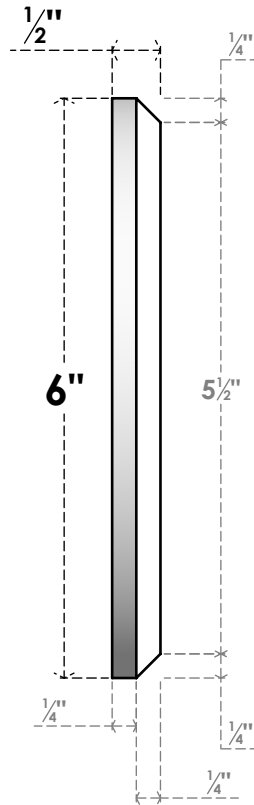

ROSP060X060X050GRY13

6"W X 6"H X 1/2"P STANDARD GRAYSON SPIRAL ROSETTE WITH BEVELED EDGE, ARCHITECTURAL GRADE PVC

FRONT

SIDE

EKENA MILLWORK
2300 WEST MAIN ST.
CLARKSVILLE, TX 75426
TOLL FREE: 866-607-0453
WWW.EKENAMILLWORK.COM

NOTES

1. INSTALLATION TO BE COMPLETED IN ACCORDANCE WITH MANUFACTURER'S SPECIFICATIONS.
2. DRAWING MAY NOT BE TO SCALE
3. THIS DRAWING IS INTENDED FOR DESIGN AND PLANNING PURPOSES ONLY.
4. ALL INFORMATION CONTAINED HEREIN WAS CURRENT AT THE TIME OF DEVELOPMENT BUT MUST BE REVIEWED AND APPROVED BY THE PRODUCT MANUFACTURER TO BE CONSIDERED ACCURATE.
5. ARCHITECTURAL GRADE PVC PRODUCTS ARE MADE FROM EXPANDED CELLULAR PVC AND COME NATURALLY WHITE BUT MAY BE PAINTED