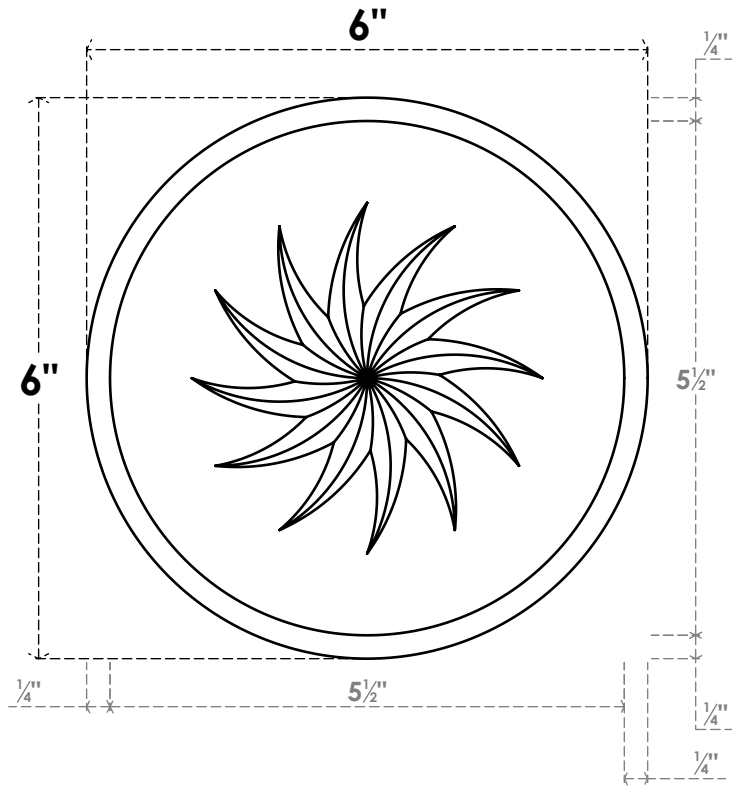

ROSP060X060X050GRY13

6"W X 6"H X 1/2"P STANDARD GRAYSON SPIRAL ROSETTE WITH BEVELED EDGE, ARCHITECTURAL GRADE PVC

FRONT

SIDE

EKENA MILLWORK
2300 WEST MAIN ST.
CLARKSVILLE, TX 75426
TOLL FREE: 866-607-0453
WWW.EKENAMILLWORK.COM